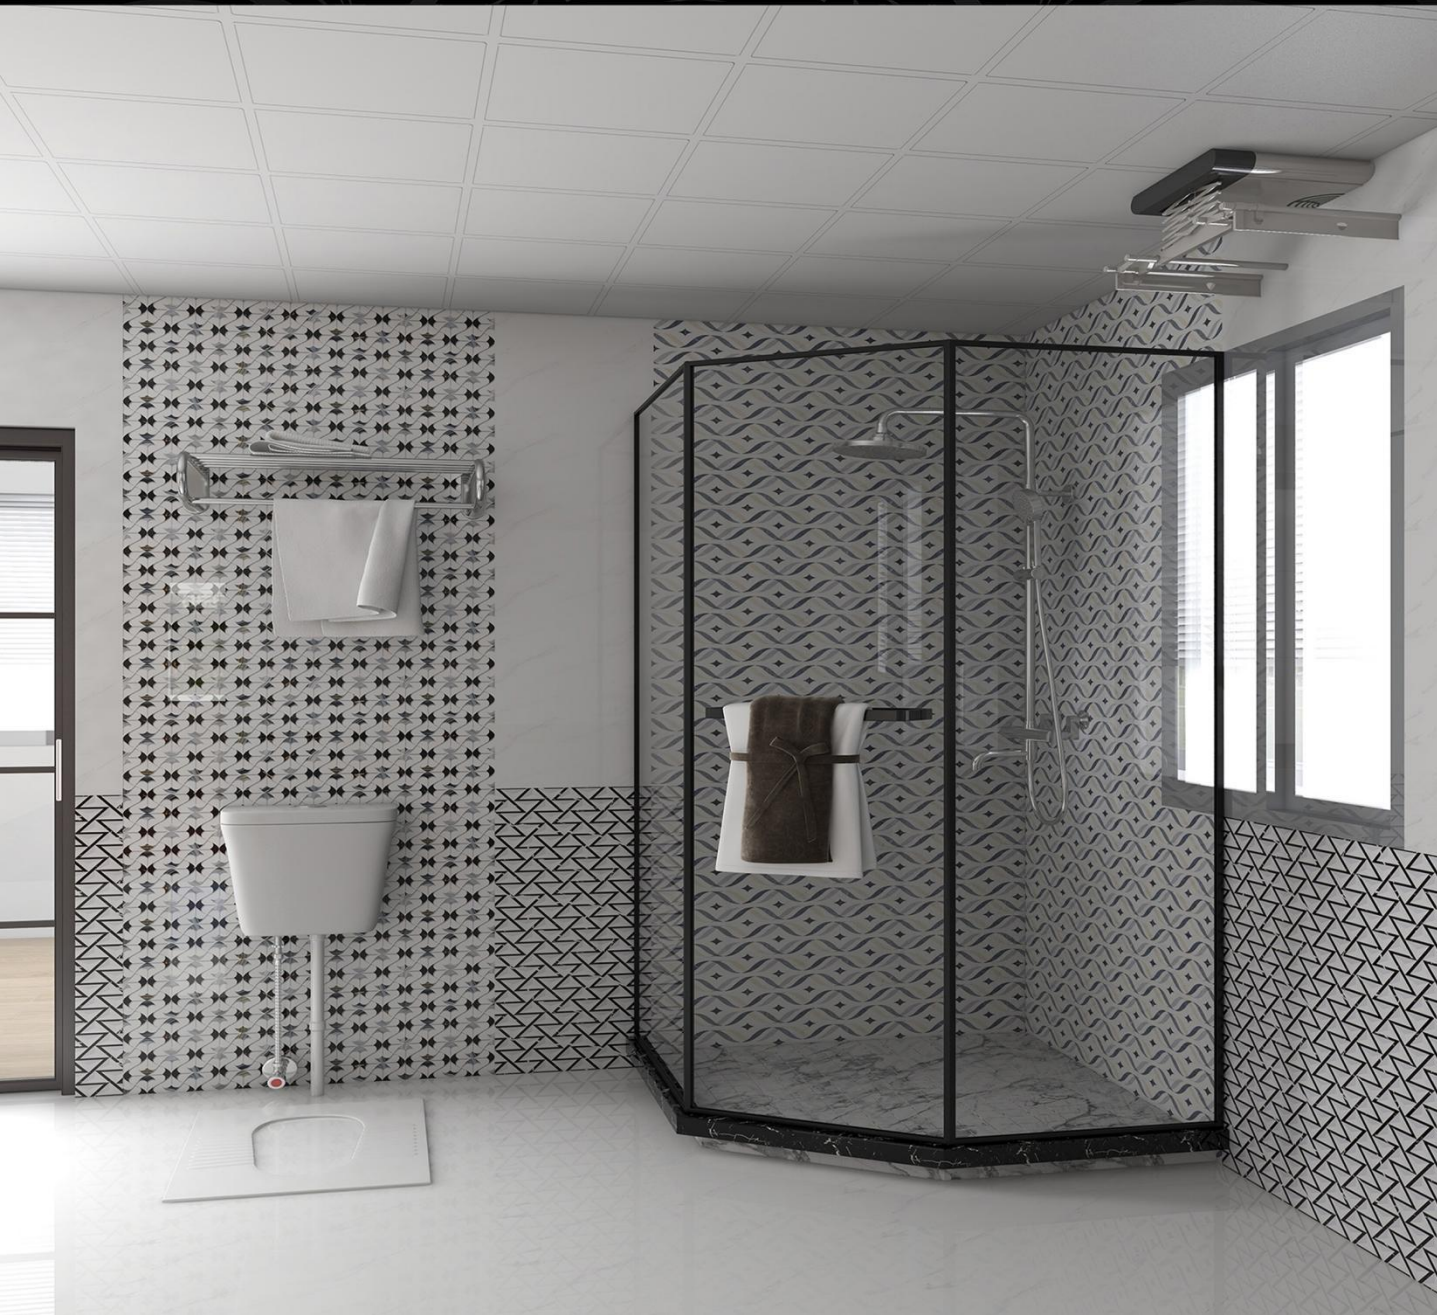

TIME CERAMICS

时 | 代 | 陶 | 瓷

time ceramics @163.com

Glossy

Size:

225X600mm

9X24 inch